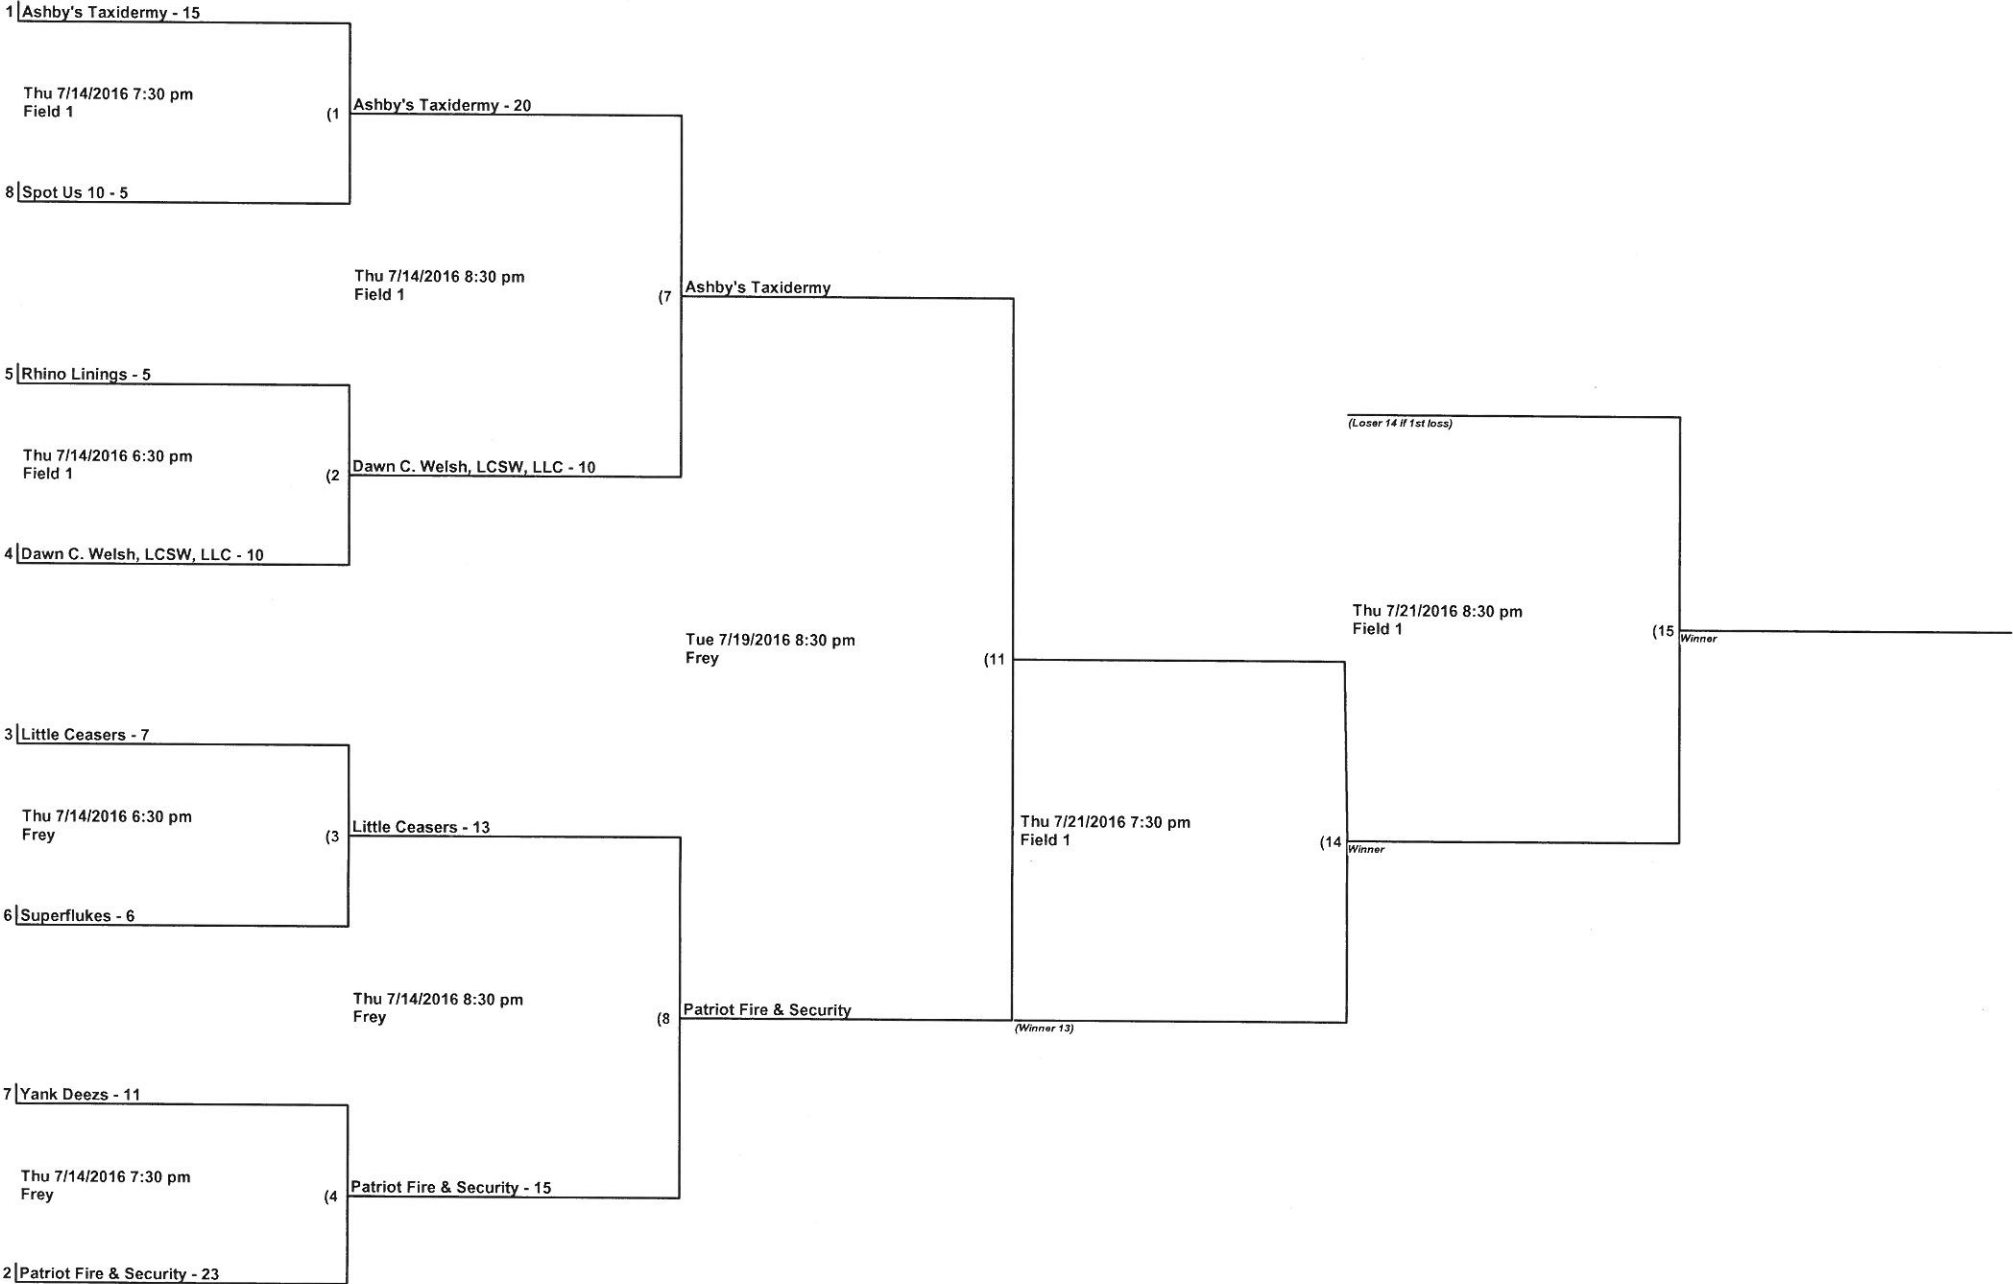

# MEN'S LOWER REC SOFTBALL

(Loser 11)

Little Ceasers  
(Loser 8)

Spot Us 10  
(Loser 1)

Tue 7/19/2016 6:30 pm  
Roper

Rhino Linings  
(Loser 2)

Tue 7/19/2016 7:30 pm  
Roper

Tue 7/19/2016 8:30 pm  
Roper

Dawn C. Welsh, LCSW, LLC  
(Loser 7)

Superflukes  
(Loser 3)

Tue 7/19/2016 6:30 pm  
Frey

Yank Deeze  
(Loser 4)

Tue 7/19/2016 7:30 pm  
Frey

Thu 7/21/2016 6:30 pm  
Field 1

(13)

(12)