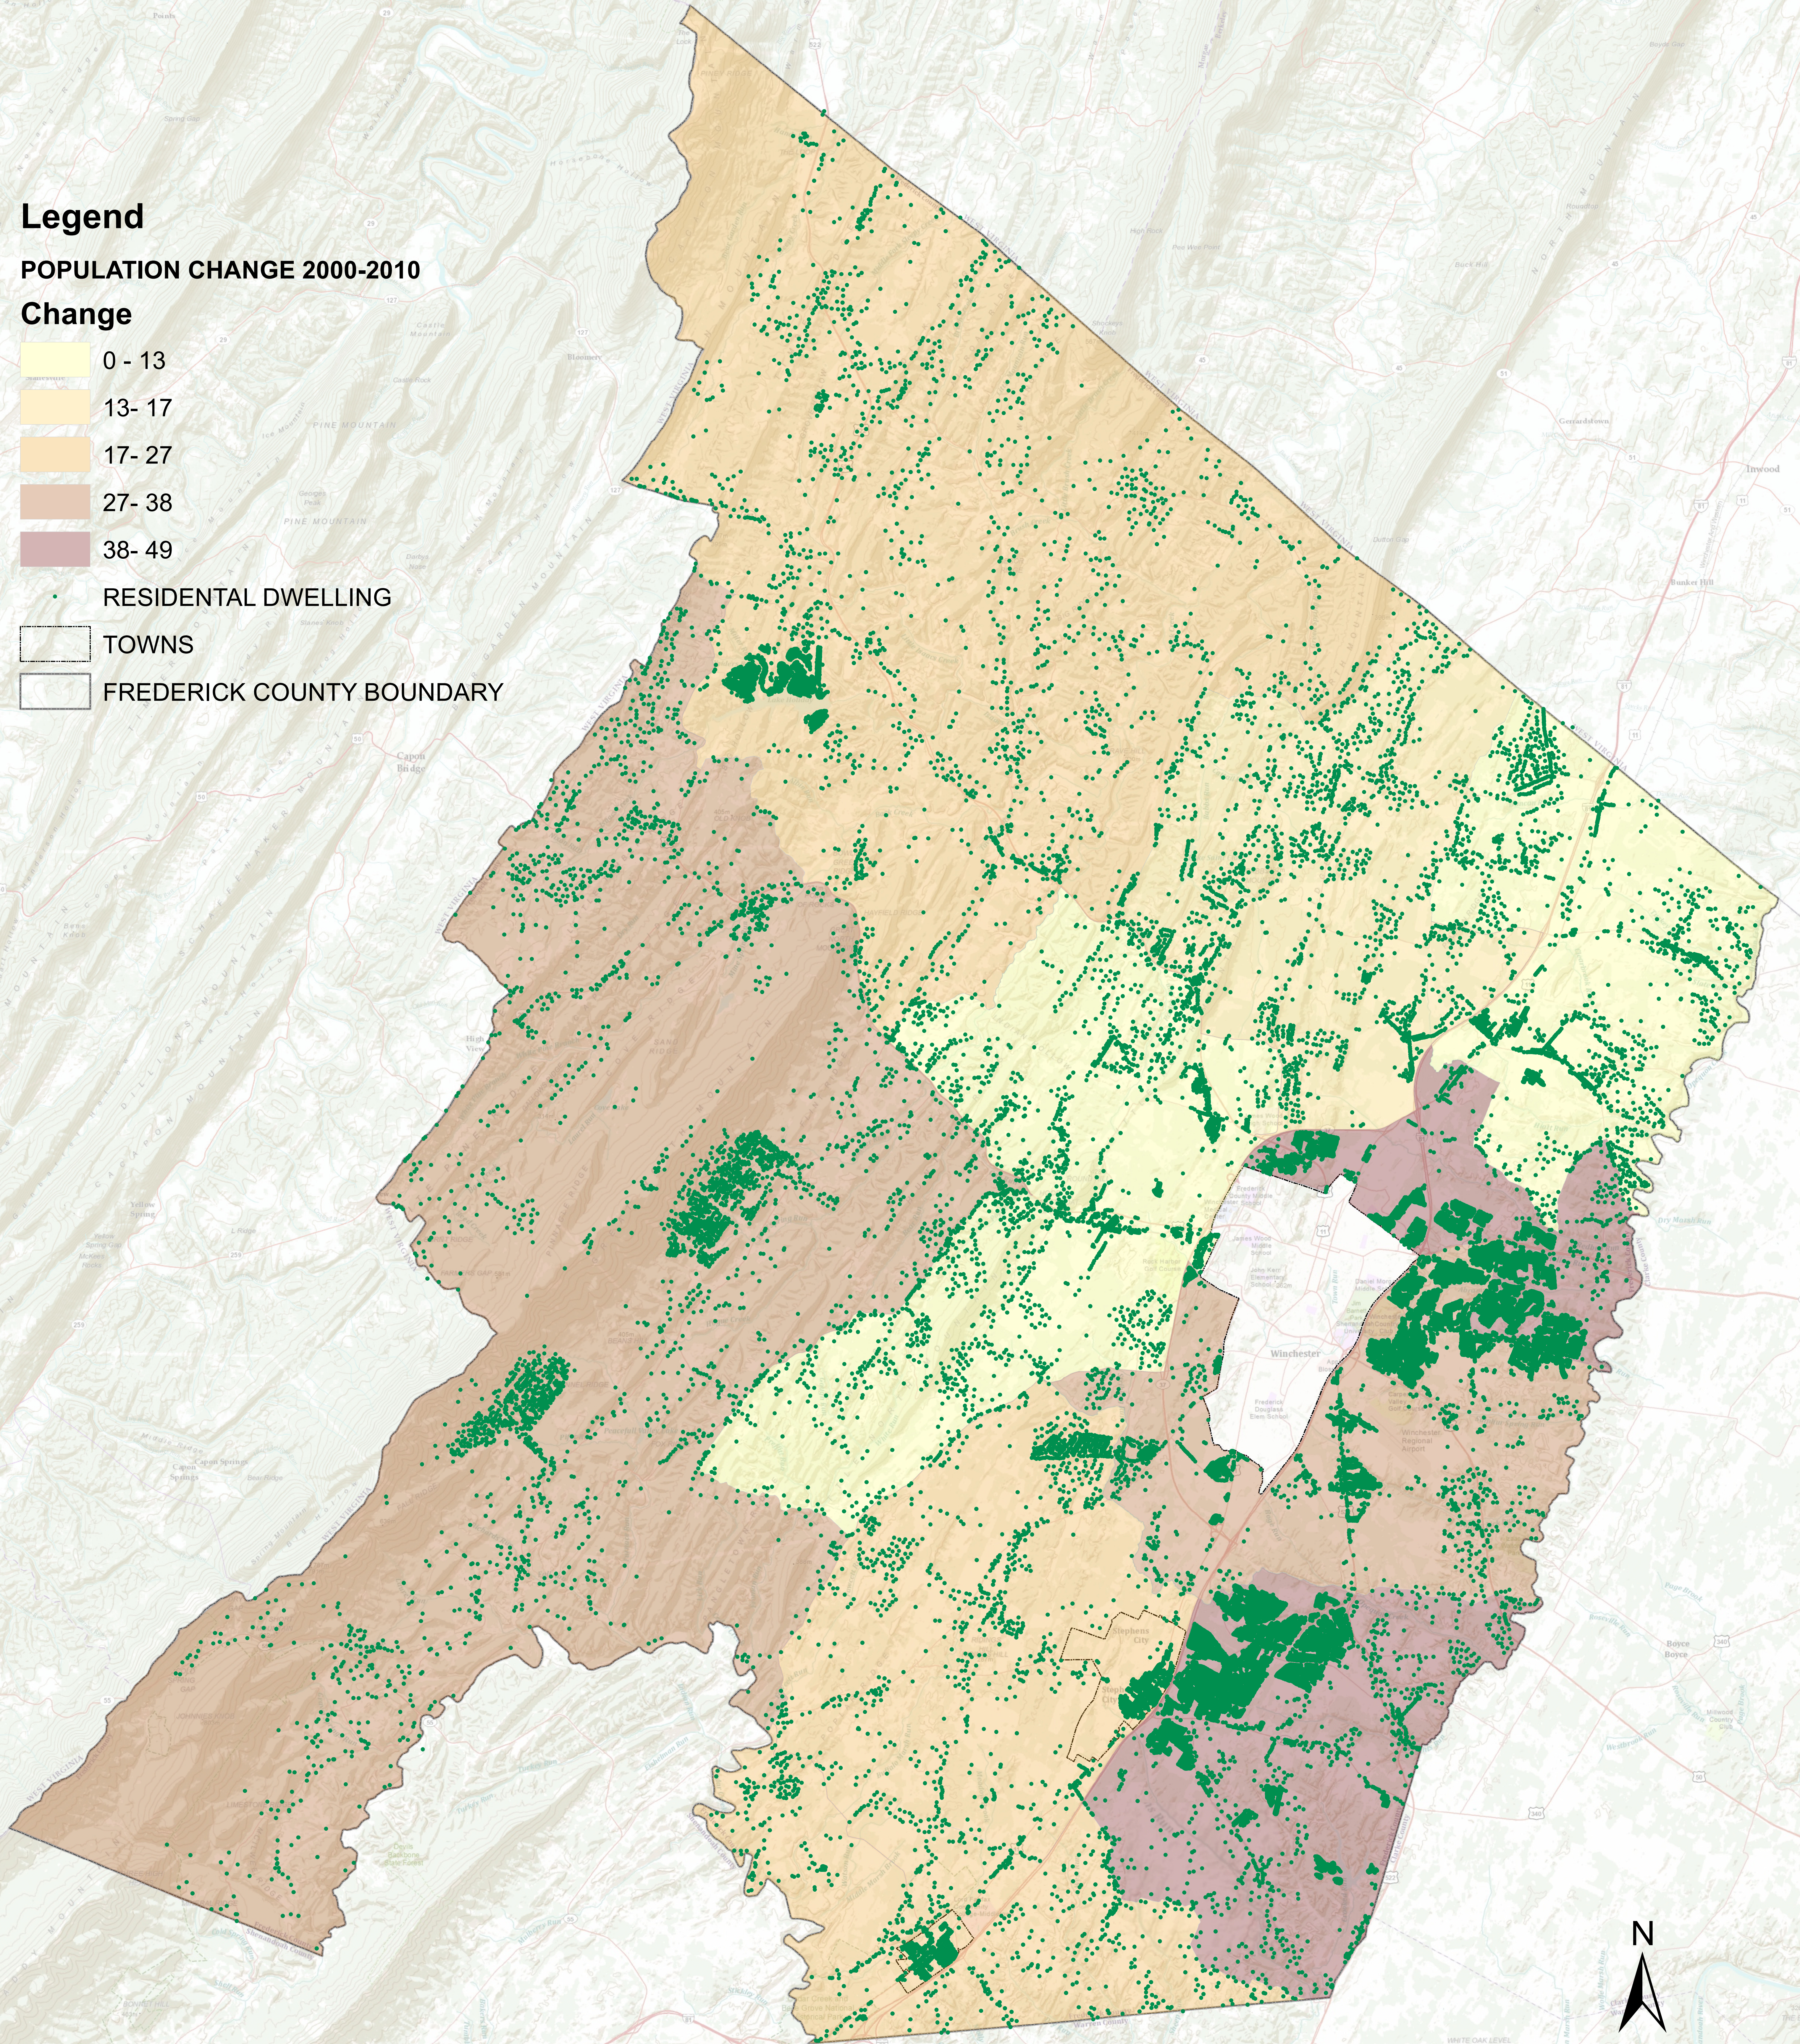

Population Frederick County, VA

Legend

POPULATION CHANGE 2000-2010

Change

0 - 13

13 - 17

17 - 27

27 - 38

38 - 49

RESIDENTIAL DWELLING

TOWNS

FREDERICK COUNTY BOUNDARY

0.51 2 3 4 Miles