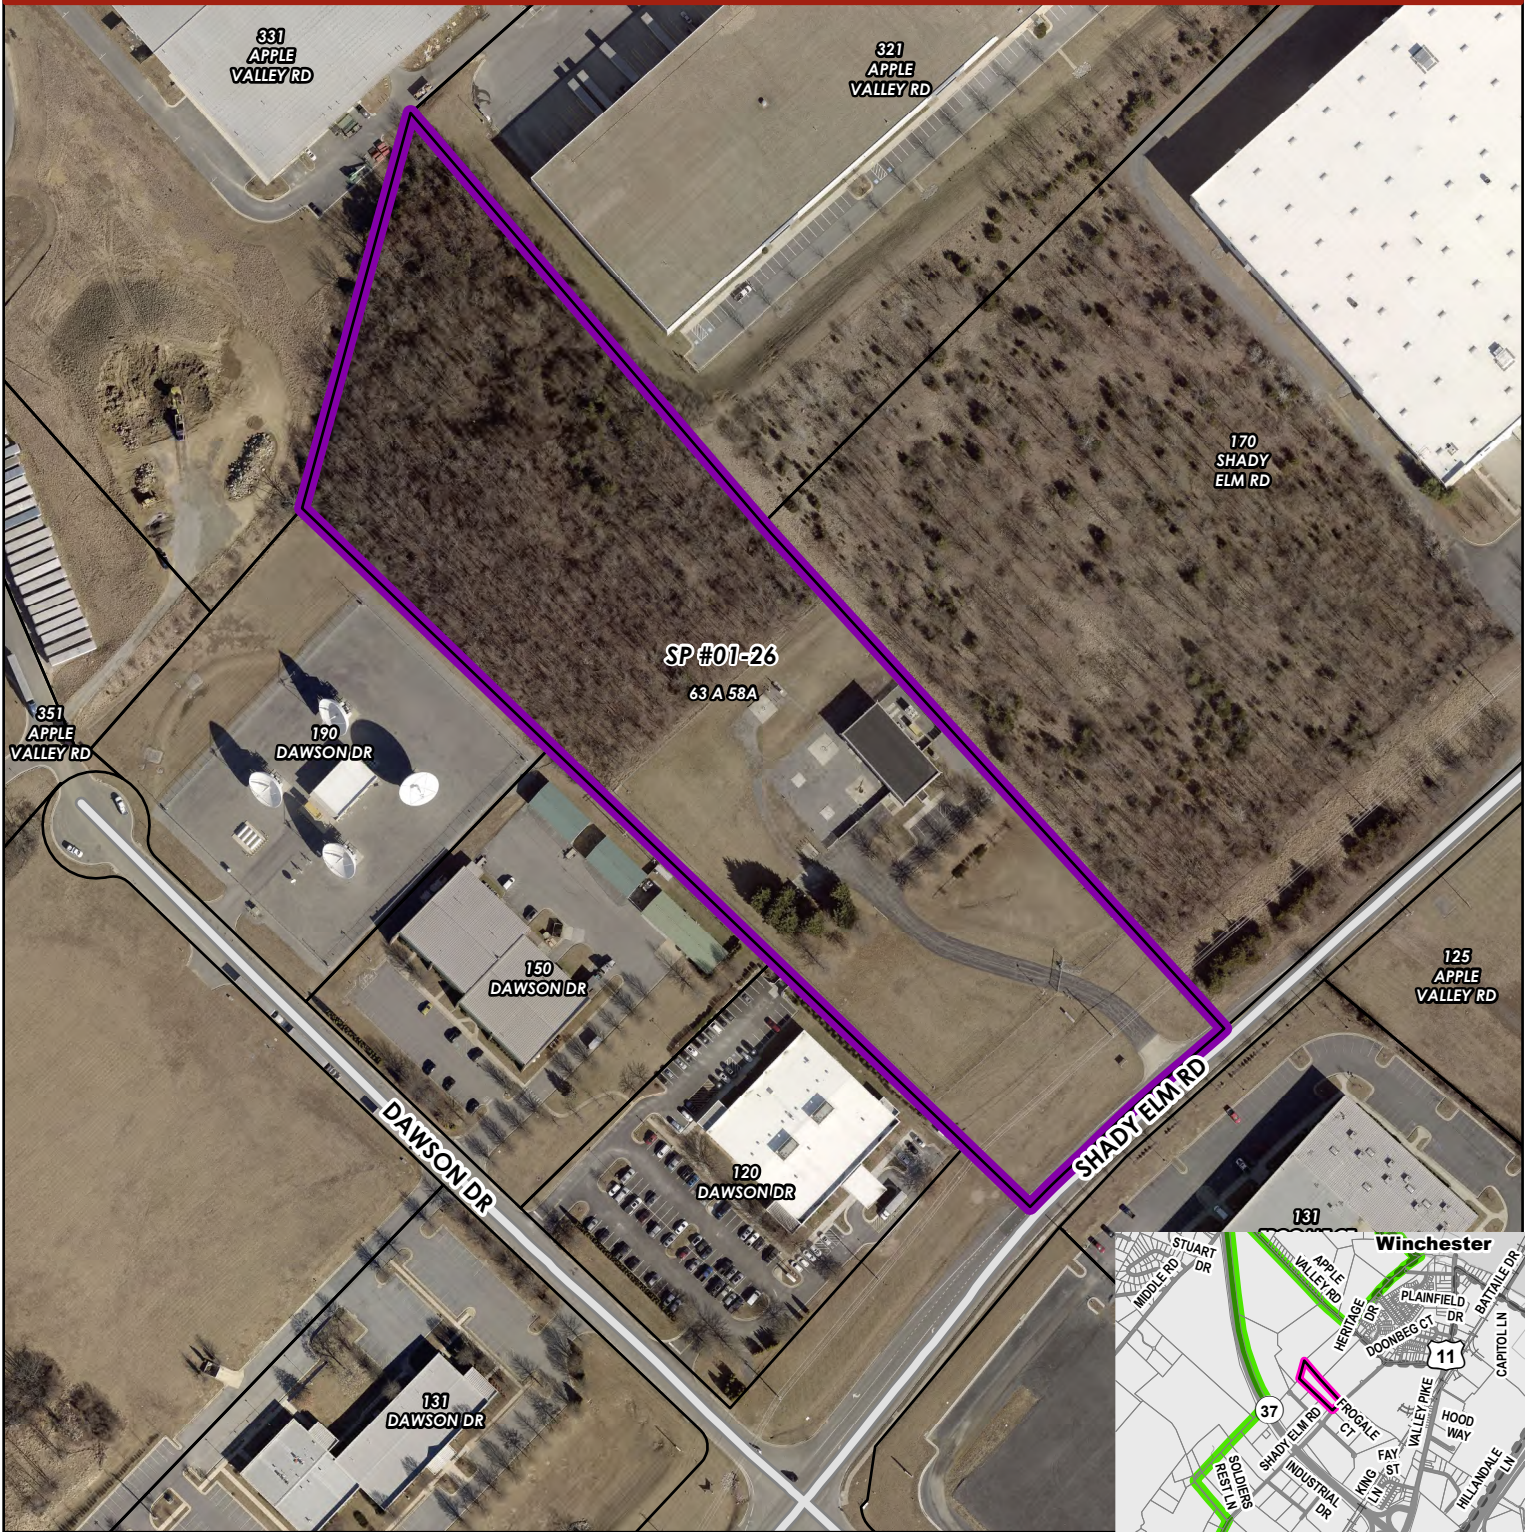

SP # 01 - 26: Ayr Virginia Dispensary and Cultivation Facility

PIN: 63 - A - 58A

Dispensary and Cultivation Facility Location Map

-  Application
-  Sewer and Water Service Area
-  Parcels