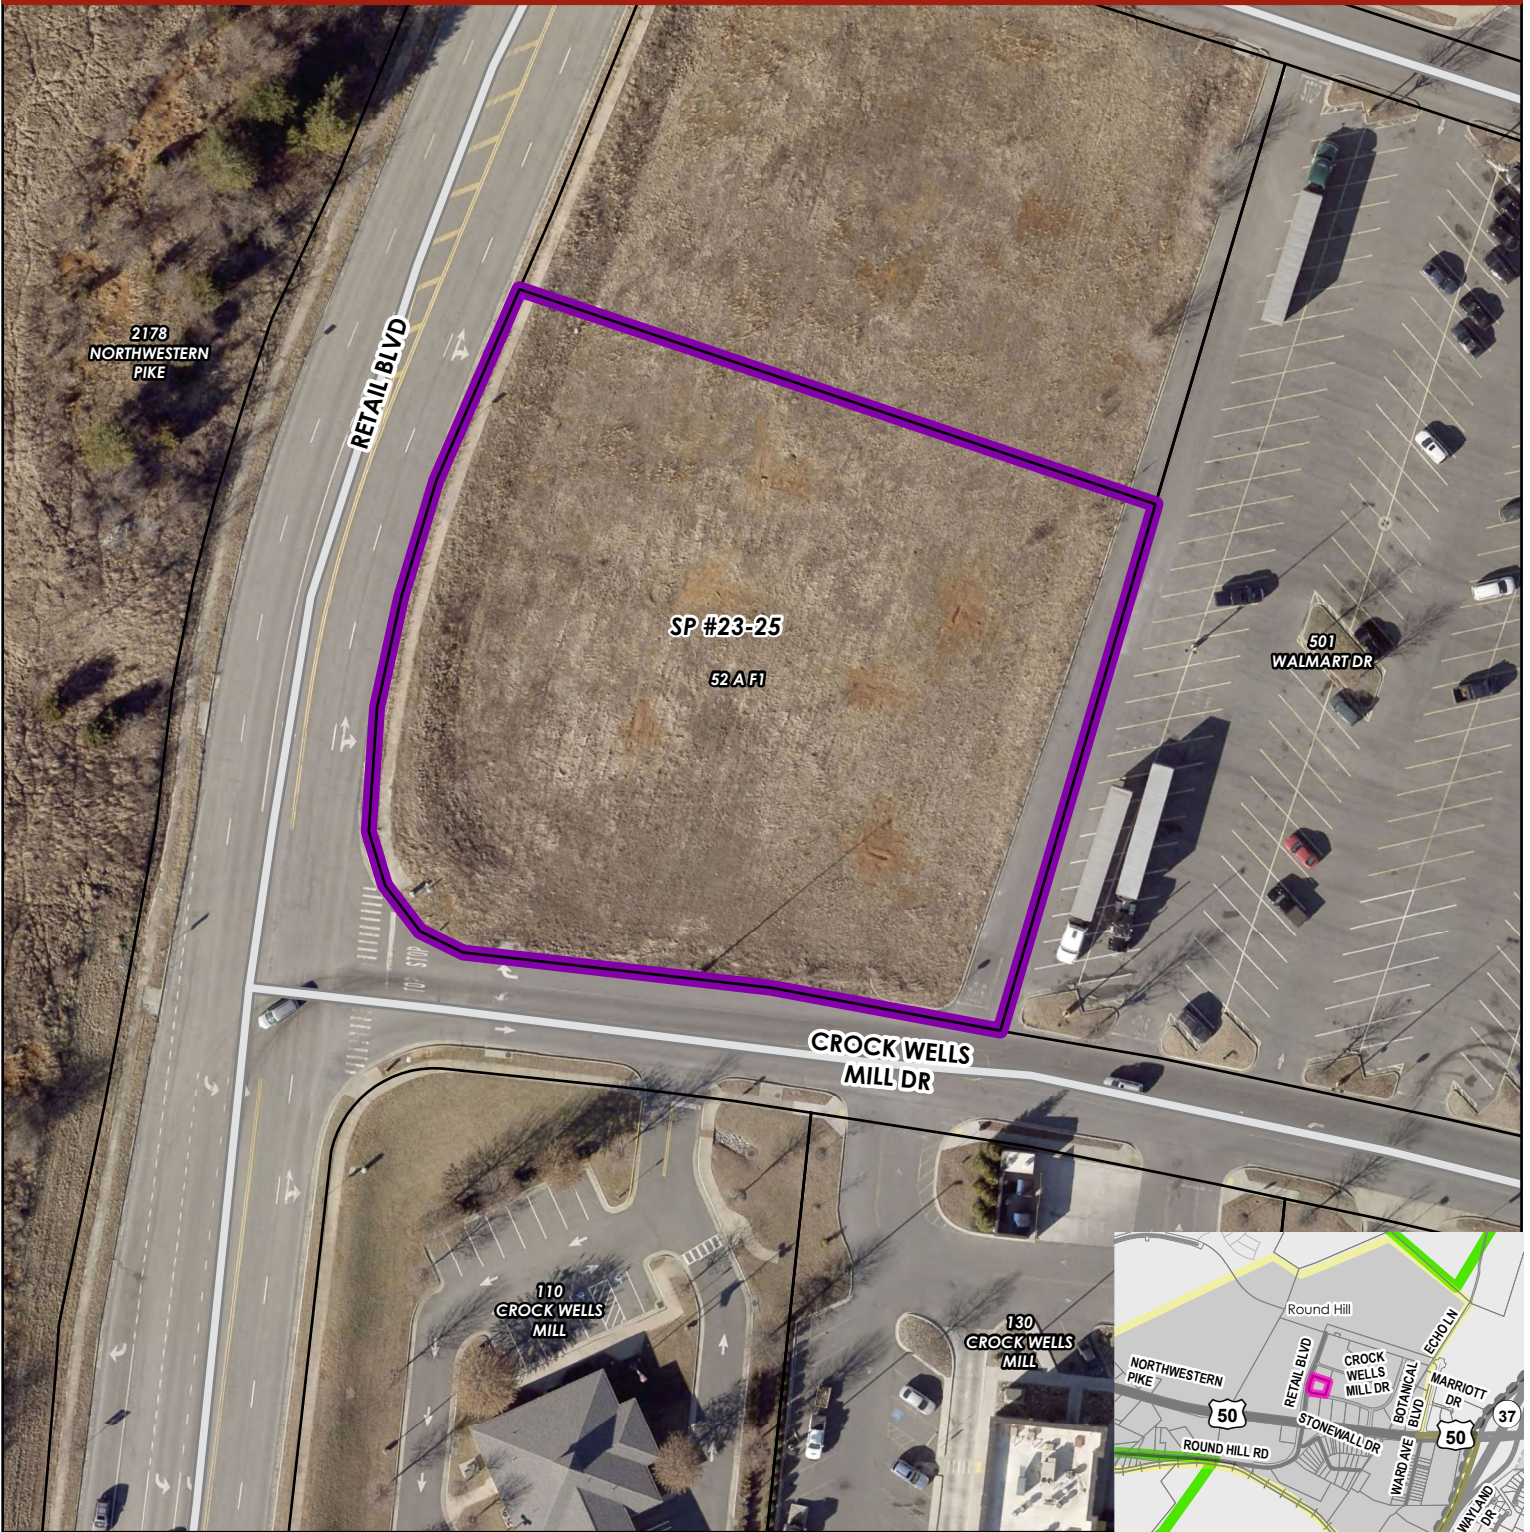

SP # 23 - 25: Taco Bell Route 50 W

PIN: 52 - A - F1

2,558 sq. ft Taco Bell with Drive-Thru
Location Map

-  Application
-  Sewer and Water Service Area
-  Parcels